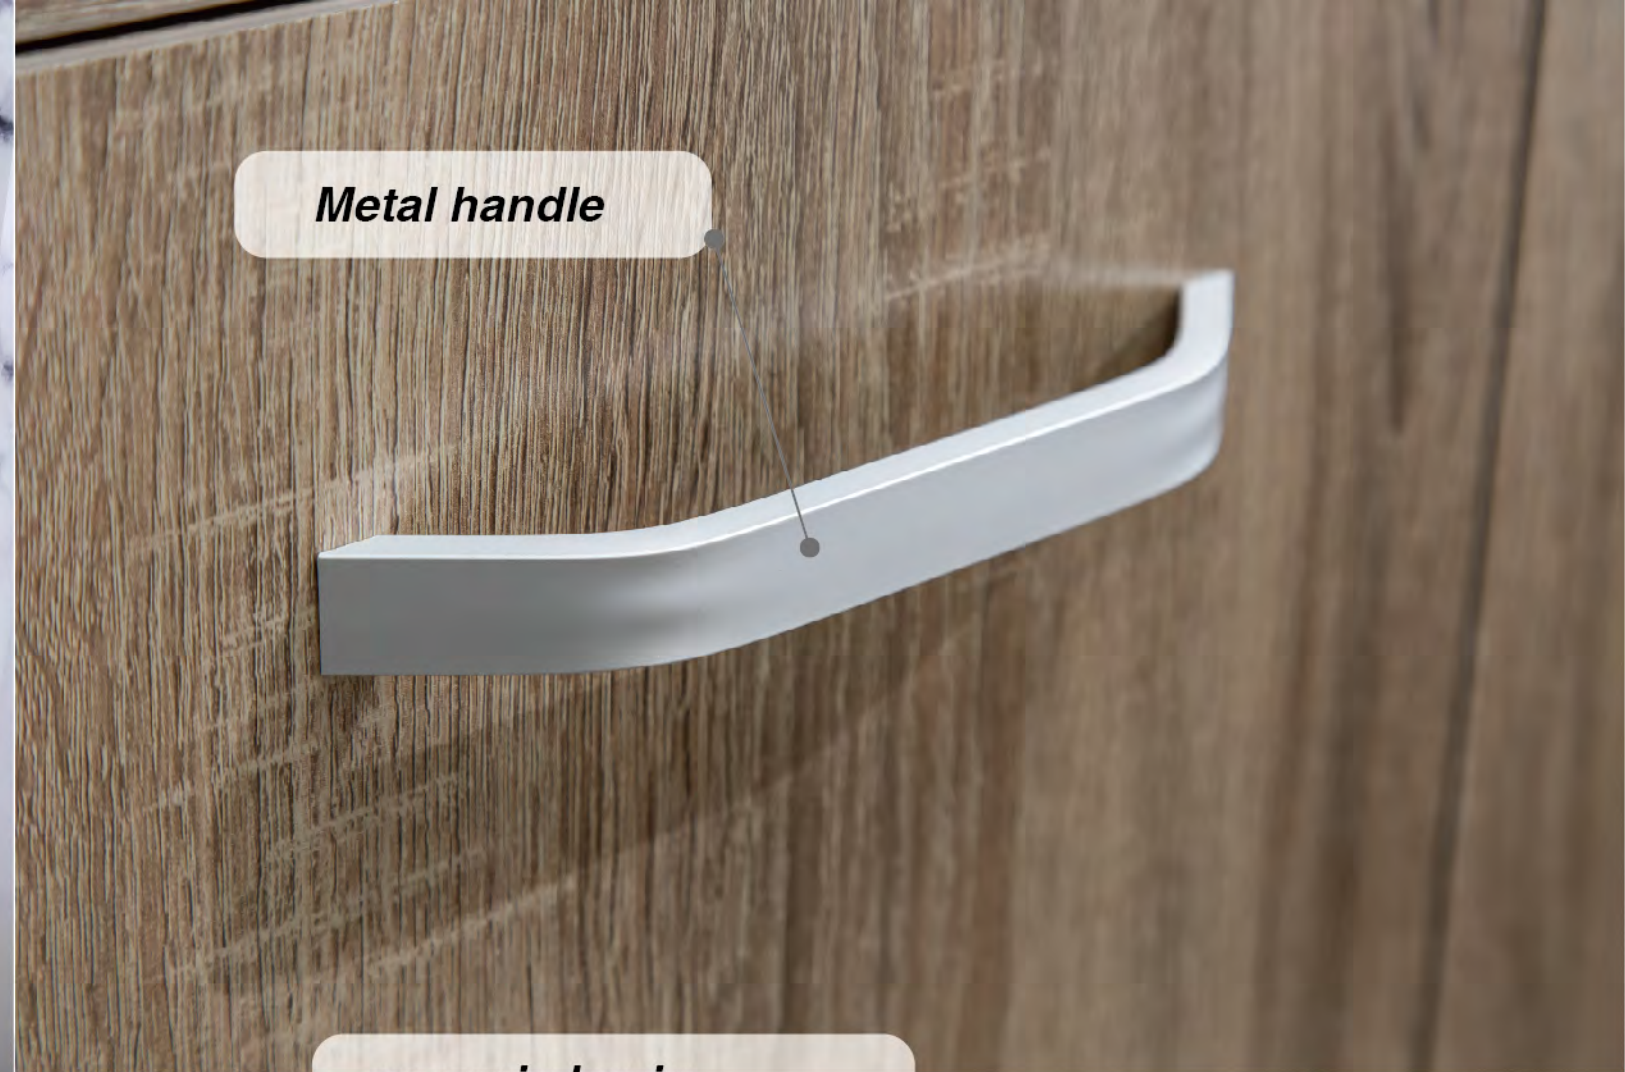

Metal handle